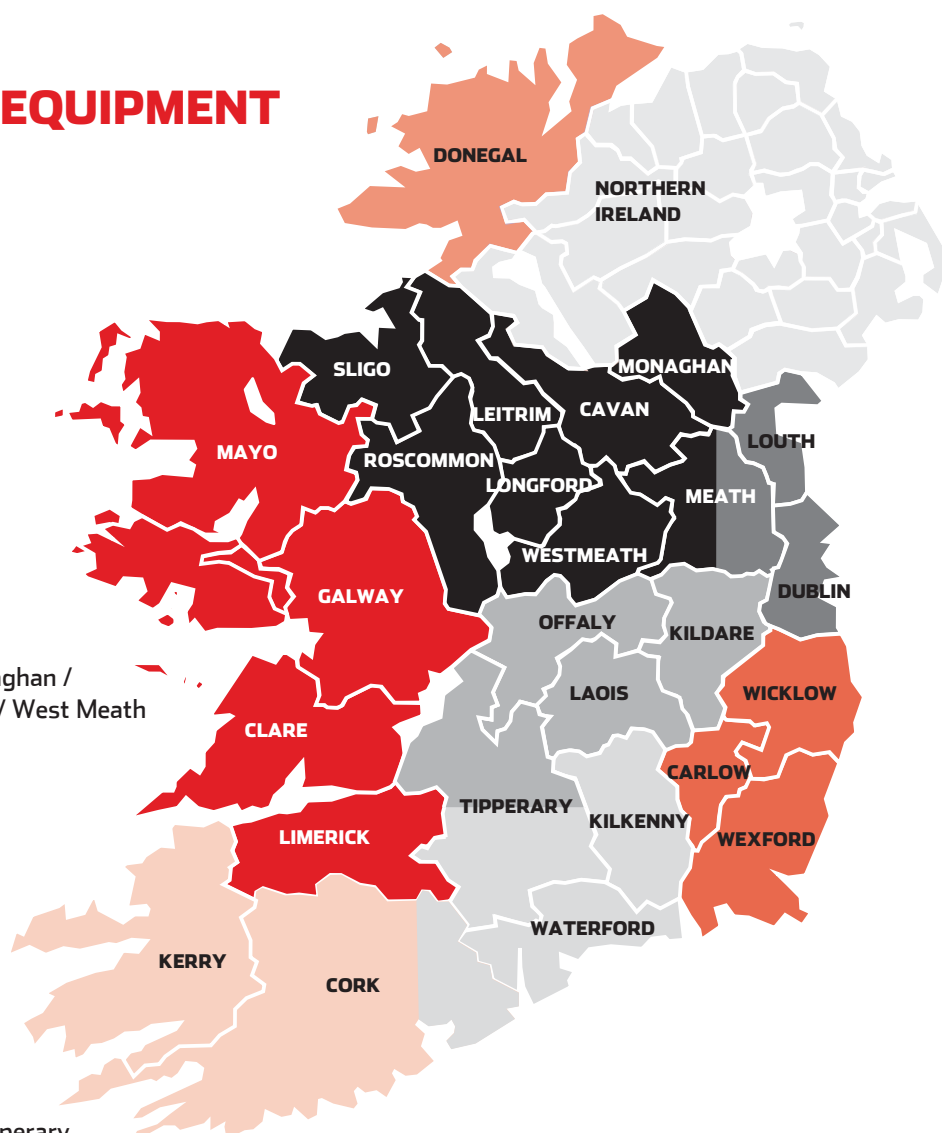

REGIONAL AGRICULTURE FINANCE TEAM

FINANCING NEW & USED EQUIPMENT

JASON WHITTY

Tel. 087-6691757
Carlow / Wexford / Wicklow
jason.whitty@dllgroup.com

RICHARD HALPIN

Tel. 087-2782934
Cork / Kerry
richard.halpin@dllgroup.com

JOHN MURTAGH

Tel. 087-6691760
Longford / Leitrim / Cavan / Monaghan /
Westmeath / Roscommon / Sligo / West Meath
john.murtagh@dllgroup.com

TOM FIVES

Tel. 087-6691754
Waterford / Kilkenny / East Cork /
South Tipperary
tom.fives@dllgroup.com

MARTIN HAYDEN

Tel. 087-6691759
Laois / Kildare / Offaly / North Tipperary
martin.hayden@dllgroup.com

SEAMUS LAGAN

Tel. 086-8542640
Dublin / Louth / East Meath
seamus.lagan@dllgroup.com

MICHAEL DISKIN

Tel. 087-1910888
Mayo / Galway / Clare / Limerick
michael.diskin@dllgroup.com

NIALL BRADY

Tel. 01-4814192
Donegal
niall.brady@dllgroup.com

CONSTRUCTION, TRANSPORTATION & INDUSTRIAL EQUIPMENT (REPUBLIC OF IRELAND)

MICHAEL MORAN

Tel. 087-7685174
michael.moran@dllgroup.com

AGRI AND CT&I - INSIDE SALES

NIALL BRADY

Tel. 01-4814192

CATHY CAULFIELD

Tel. 01-4814129

MICHAEL KENNEDY

Tel. 01-4814131

LUKE O'CALLAGHAN

Tel. 01-4814117
insidesalesireland@dllgroup.com